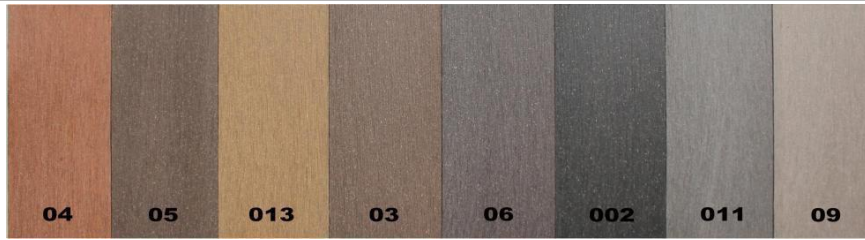

Shanghai Seven Trust Industry Co., Ltd.

Add: Building 6, headquarter Bay, No.2500 Xiupu Rd, Pudong, Shanghai 201315, China
Tel: 0086-021-61182468 E-mail: vip@shanghaiwpc.com

**All the smooth surface decking can be embossed.
All the above 8 colors are available.**

Picture	Item No.:	Description of the product	Width (mm)	Thickness (mm)	Standard Length(m)
	ST-140H25-A	Six-round-hole Decking	140	25	2.2m,2.9m suit for container. Also can be customized
	ST-146H30	Hollow Floor Decking	146	30	2.2m,2.9m suit for container. Also can be customized
	ST-150H25-A	Hollow Floor Decking	150	25	2.2m,2.9m suit for container. Also can be customized
	ST-145H25	Hollow Floor Decking	145	25	2.2m,2.9m suit for container. Also can be customized
	ST-146H21	Hollow Floor Decking	146	21	2.2m,2.9m suit for container. Also can be customized
	ST-140H23-B	Hollow Floor Decking	140	23	2.2m,2.9m suit for container. Also can be customized

	ST-146S19	Solid Floor Decking	146	21	2.2m,2.9m suit for container. Also can be customized
	ST-150H25-C	Hollow Floor Decking	150	25	2.2m,2.9m suit for container. Also can be customized
	ST-150S25-B	Solid Floor Decking	150	25	2.2m,2.9m suit for container. Also can be customized
	ST-140S23-C	Solid Floor Decking	140	23	2.2m,2.9m suit for container. Also can be customized
	ST-150M22	M-Type Floor Decking	150	22	2.2m,2.9m suit for container. Also can be customized
	ST-100H20.5	Hollow Floor Decking	100	20.5	2.2m,2.9m suit for container. Also can be customized
	ST-140H23-A	Hollow Floor Decking	140	23	2.2m,2.9m suit for container. Also can be customized
	ST-140H25-B	Hollow Floor Decking	140	25	2.2m,2.9m suit for container. Also can be customized
	ST-200H25	Hollow Floor Decking	200	25	2.2m,2.9m suit for container. Also can be customized
	ST-140S25	Solid Floor Decking	140	25	2.2m,2.9m suit for container. Also can be customized